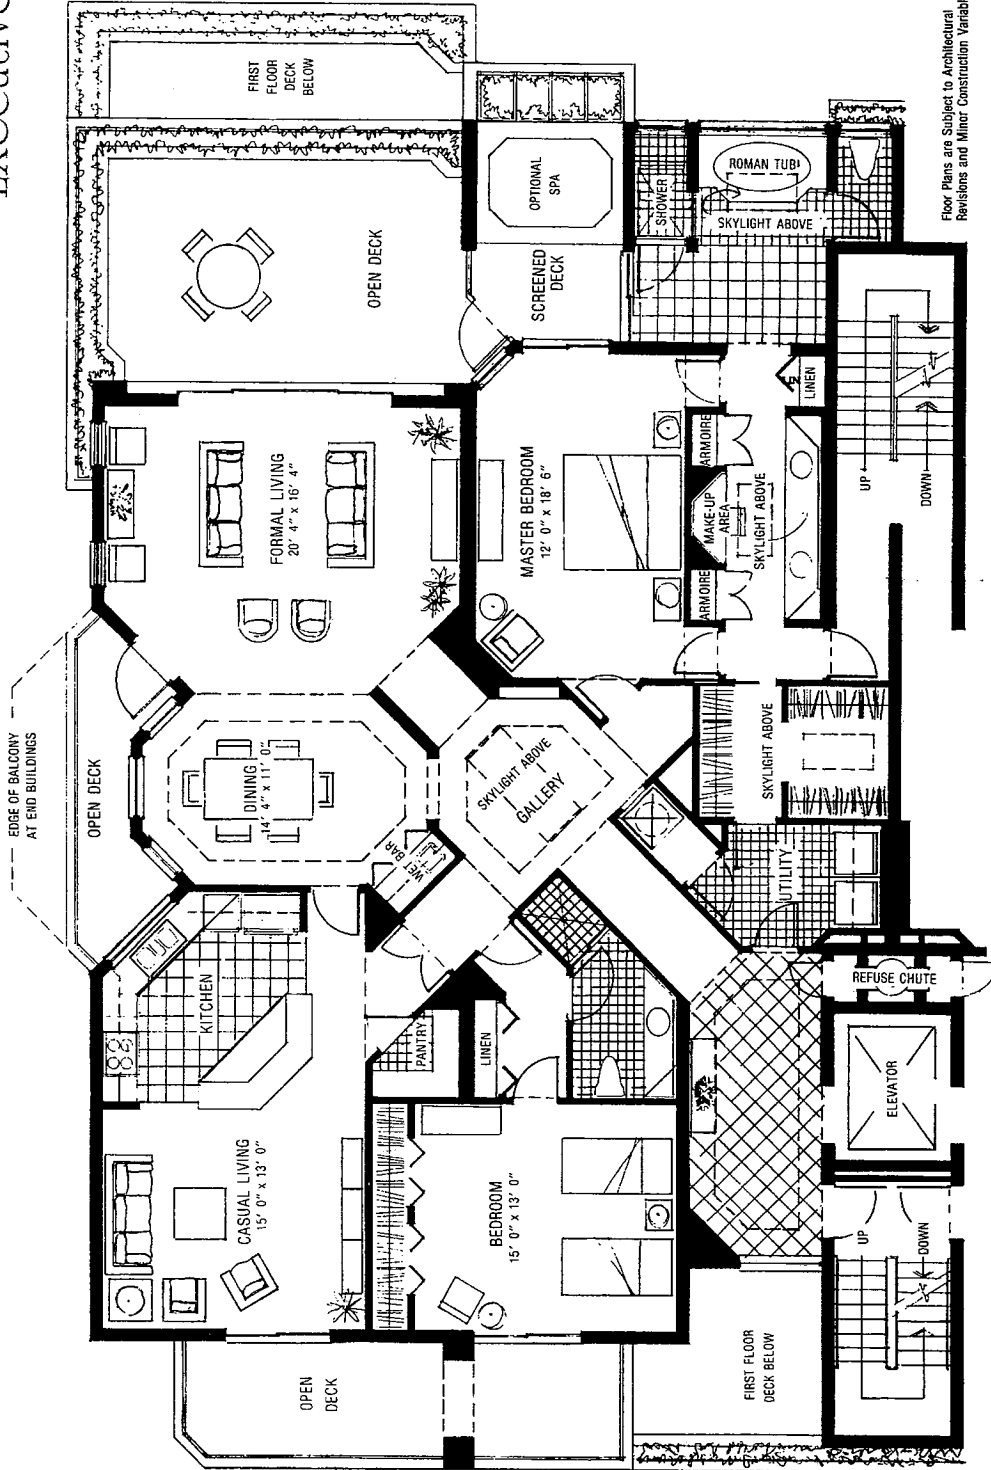

Executive Penthouse

2504 s.f. A/C
686 s.f. DECK
3190 s.f. TOTAL
(Inner Buildings)

VENETIAN BAY
VIEW

Ardissone

4400 Gulf Shore Boulevard, North
Naples, Florida 33940
(813) 262-0008