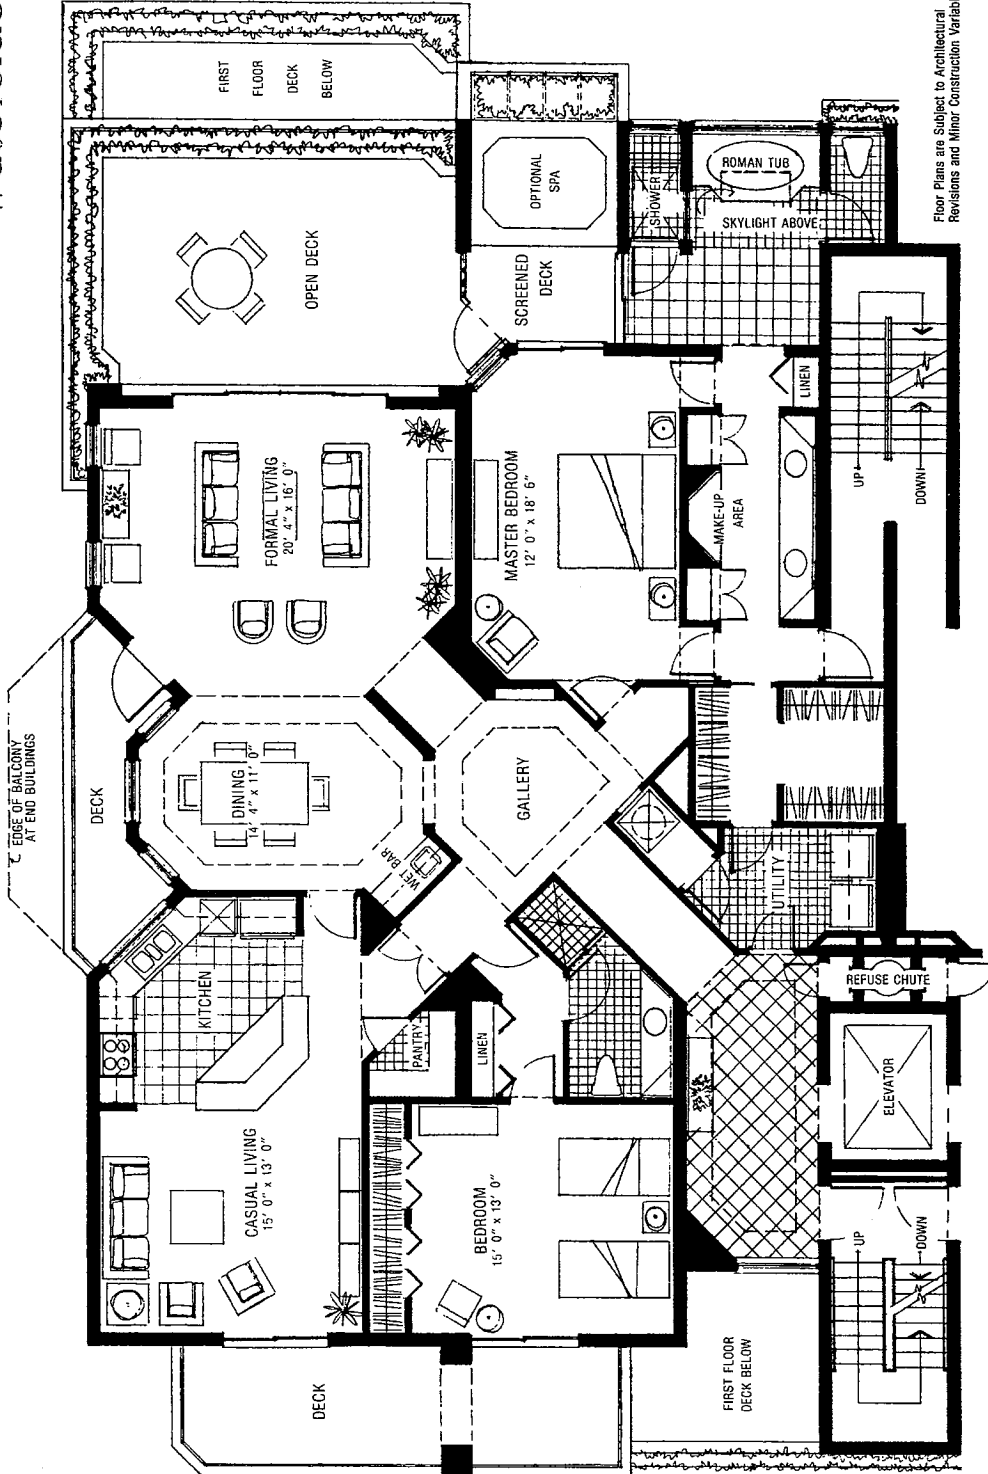

Waterside Villa

2504 s.f. A/C
686 s.f. DECK
3190 s.f. TOTAL
(Inner Buildings)

VENETIAN BAY
VIEW

Ardissone

4400 Gulf Shore Boulevard, North
Naples, Florida 33940
(813) 262-0008