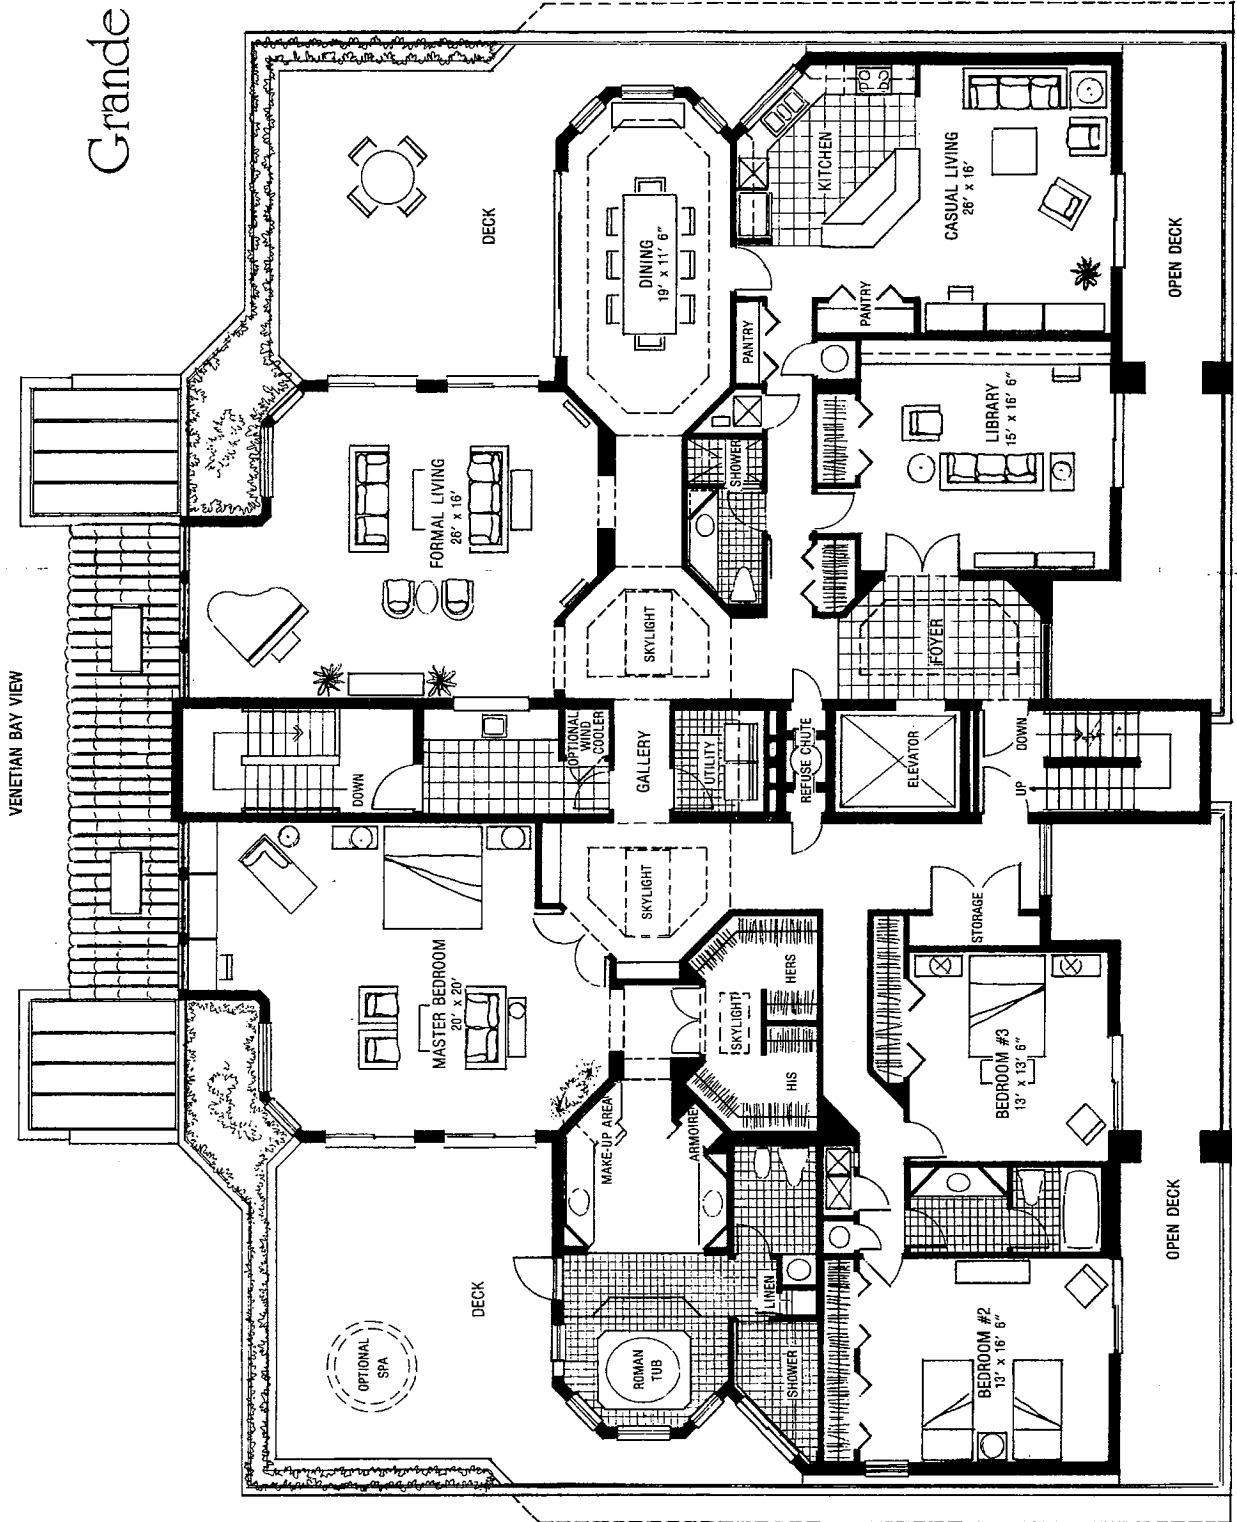

Grande Penthouse

3718 s.f. A/C
1702 s.f. DECK
5420 s.f. TOTAL
(Inner Buildings)

Ardissone

4400 Gulf Shore Boulevard, North
Naples, Florida 33940
(813) 262-0008