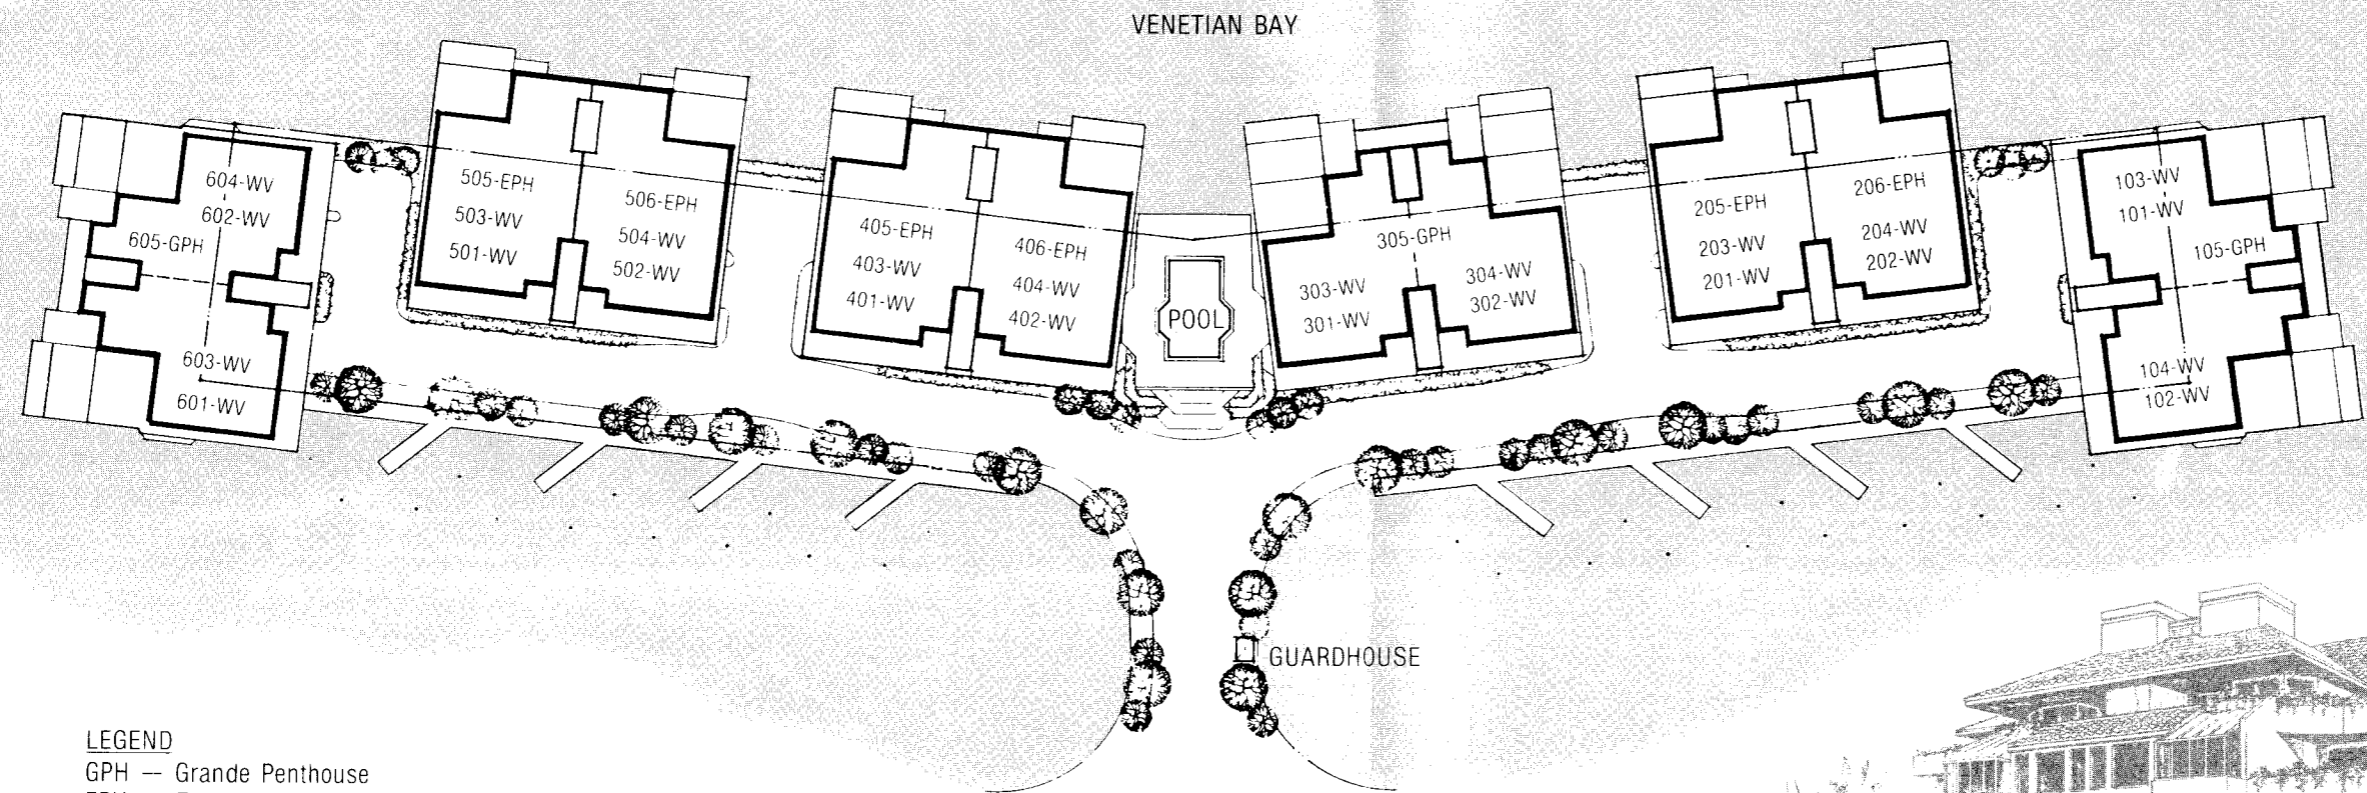

Site Plan

LEGEND

- GPH — Grande Penthouse
- EPH — Executive Penthouse
- WV — Waterside Villa

Ardissone

4400 Gulf Shore Boulevard, North
Naples, Florida 33940
(813) 262-0008