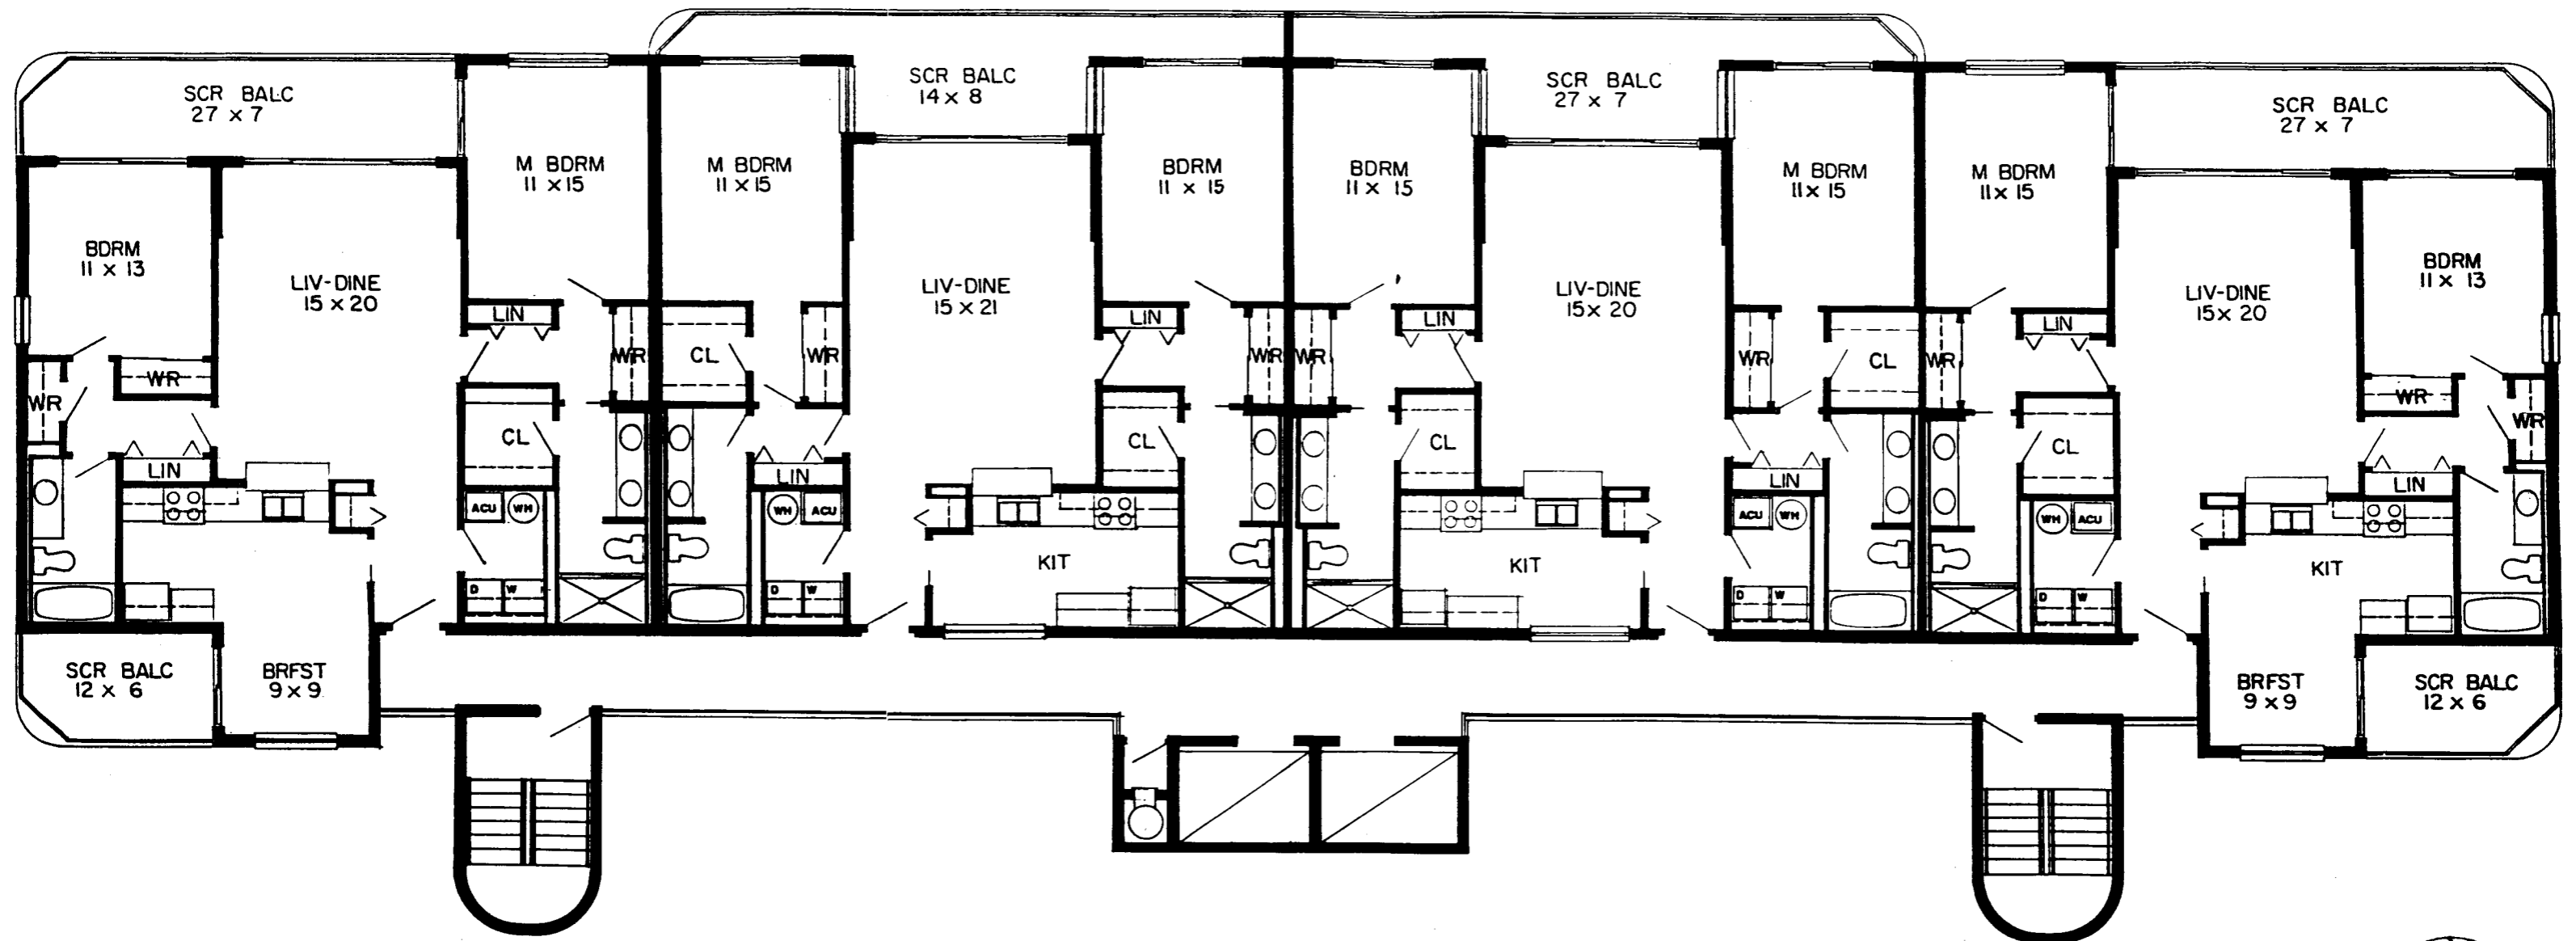

Vanderbilt Landings

GULF OF MEXICO  VIEW

UNIT L
 AC AREA 1304 SF
 SCR BALC 254 SF
 TOTAL 1558 SF

UNIT CL
 AC AREA 1346 SF
 SCR BALC 188 SF
 TOTAL 1534 SF

UNIT CR
 AC AREA 1346 SF
 SCR BALC 188 SF
 TOTAL 1534 SF

UNIT R
 AC AREA 1304 SF
 SCR BALC 254 SF
 TOTAL 1558 SF

BAY VIEW 