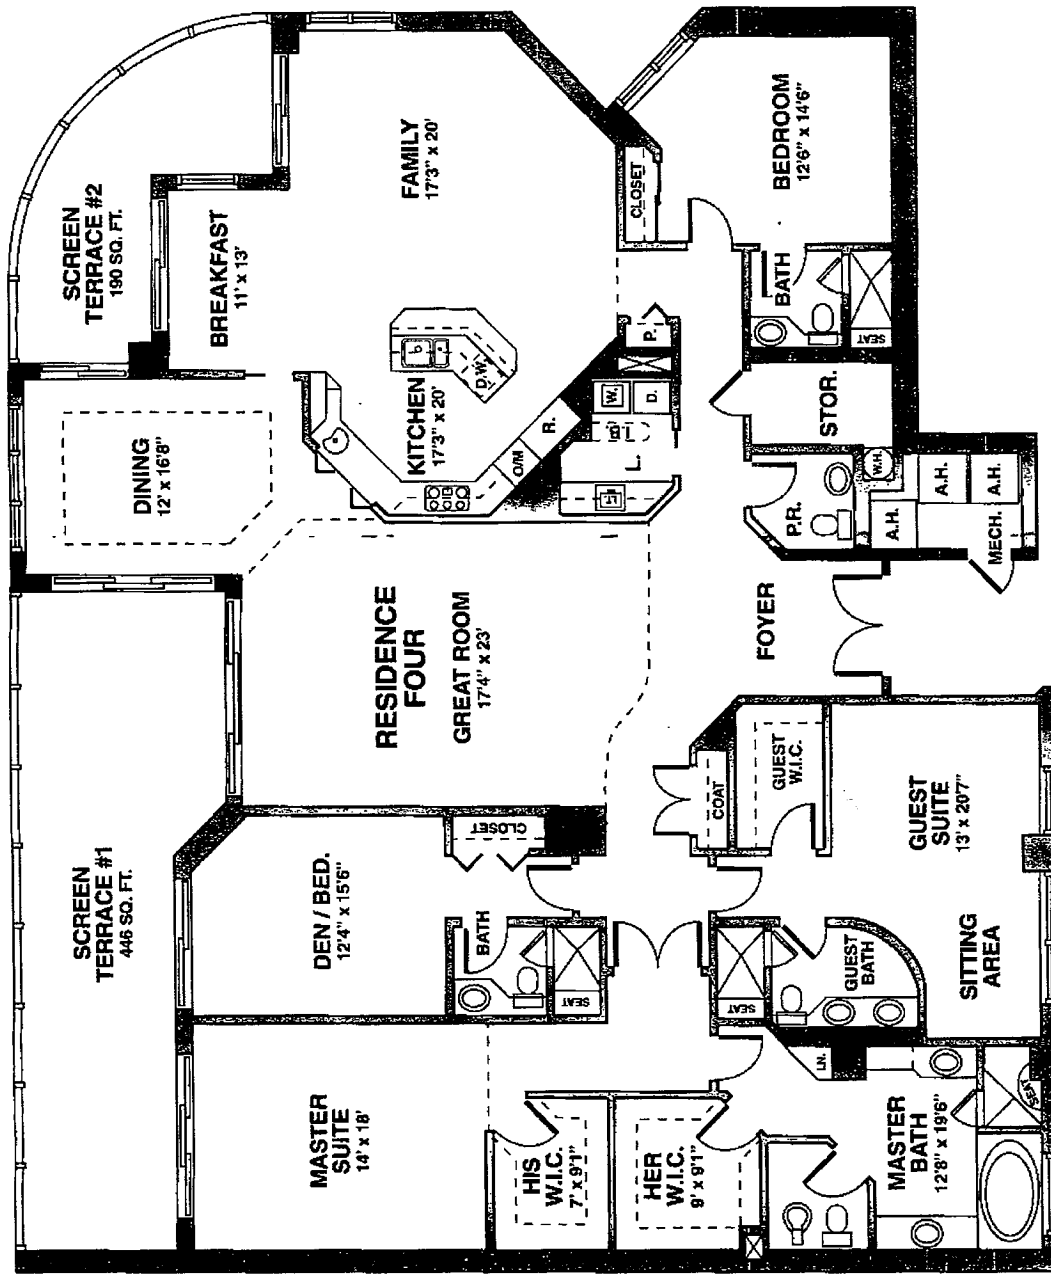

KEY PLAN

PROVENCE

RESIDENCE ONE

Living Area3,278 sq. ft.
Terraces710 sq. ft.
Total3,988 sq. ft.

AREA

PROVENCE

RESIDENCE THREE
 Living Area3,696 sq. ft.
 Terraces614 sq. ft.
 Total4,310 sq. ft.

PROVENCE

RESIDENCE FOUR

Living Area3,736 sq. ft.
 Terraces636 sq. ft.
 Total4,372 sq. ft.

PROVENCE

RESIDENCE FIVE

Living Area 3,303 sq. ft.
 Terraces 873 sq. ft.
 Total 4,176 sq. ft.