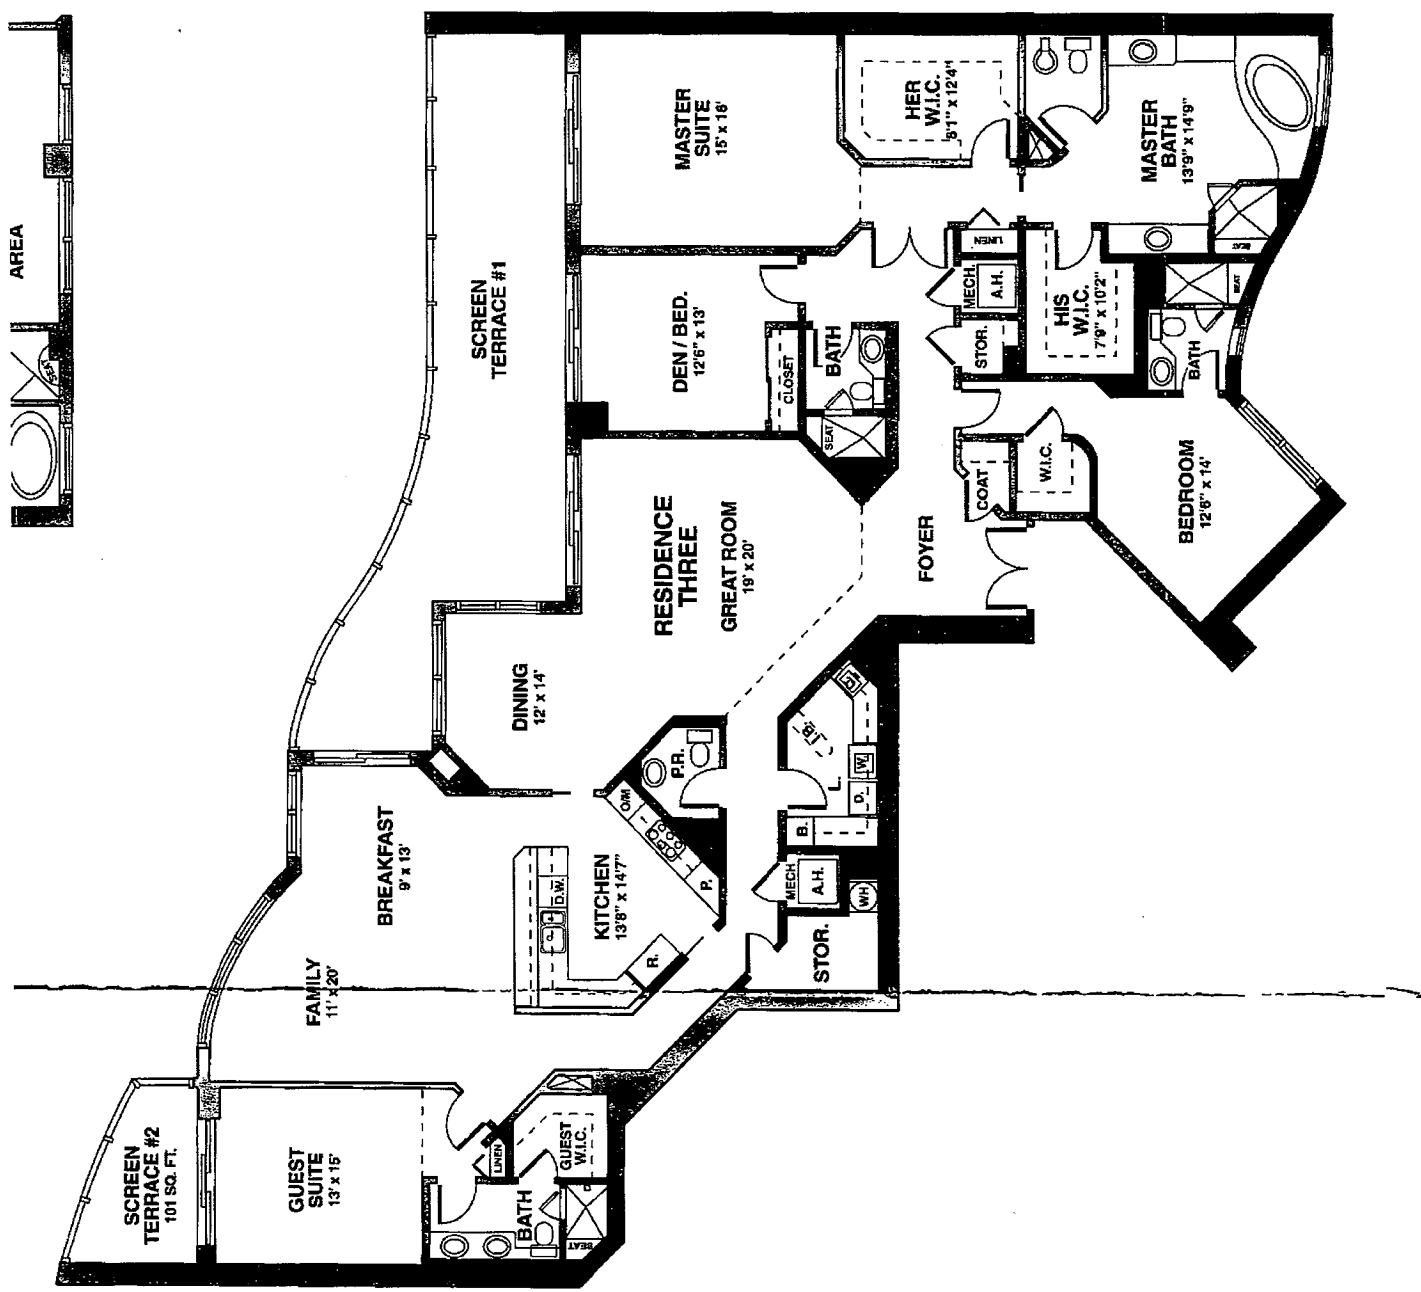

KEY PLAN

PROVENCE

RESIDENCE ONE

Living Area3,278 sq. ft.
Terraces710 sq. ft.
Total3,988 sq. ft.

AREA

PROVENCE

RESIDENCE THREE
 Living Area3,696 sq. ft.
 Terraces614 sq. ft.
 Total4,310 sq. ft.

PROVENCE

RESIDENCE FOUR

Living Area3,736 sq. ft.
 Terraces636 sq. ft.
 Total4,372 sq. ft.

PROVENCE

RESIDENCE FIVE

Living Area 3,303 sq. ft.
 Terraces 873 sq. ft.
 Total 4,176 sq. ft.