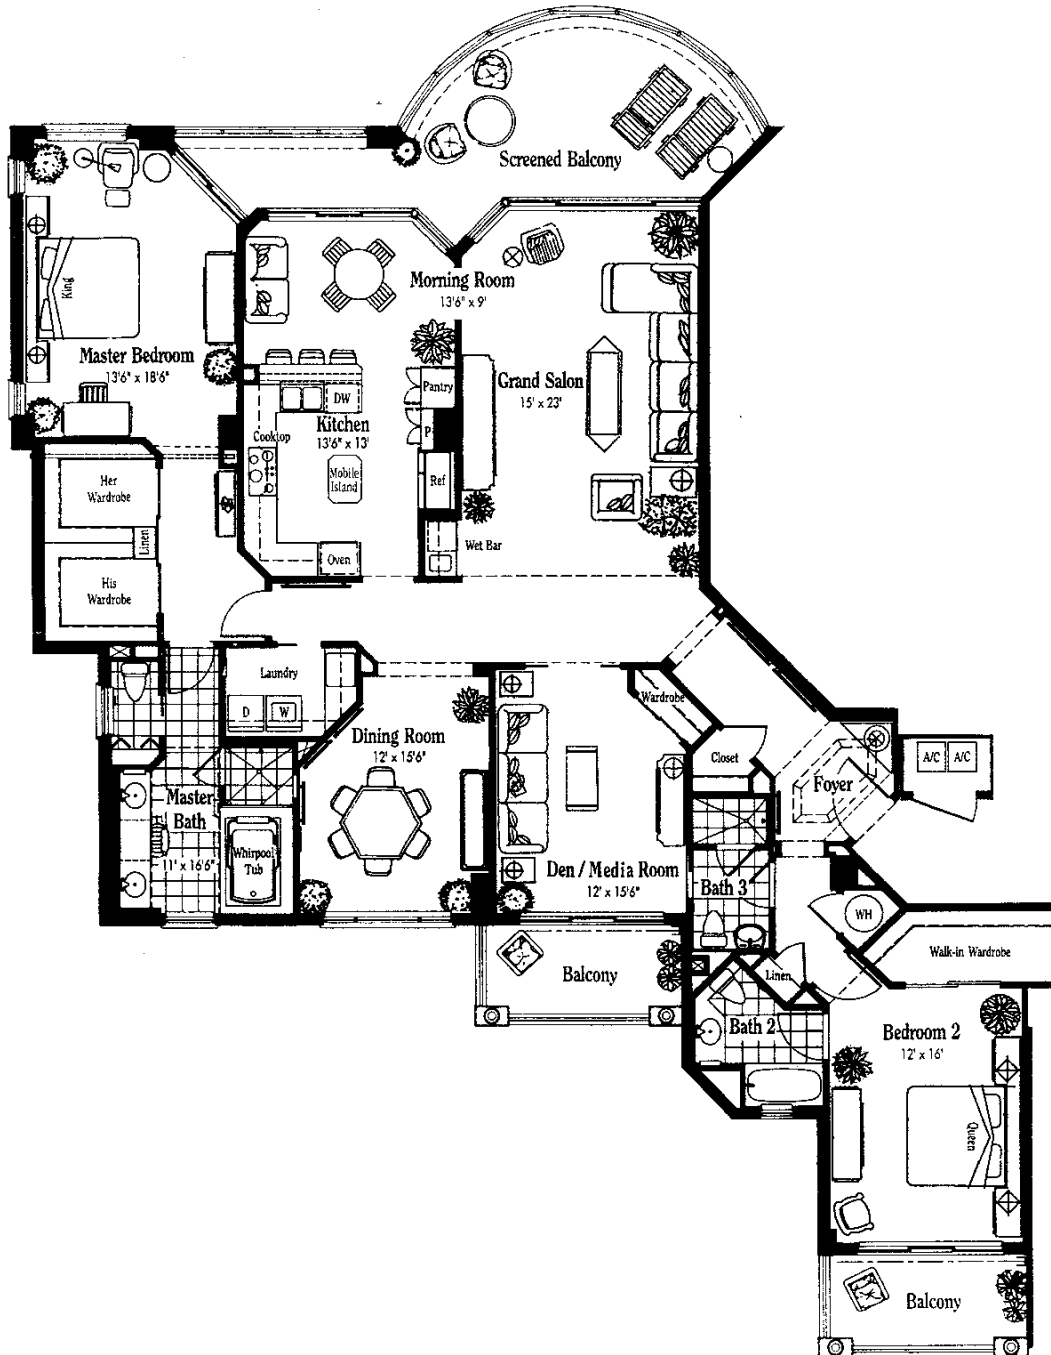

Unit 01

2 Bedrooms, 5 Baths, Den / Media Room
(Convertible To 5 Bedrooms)

Enclosed Area 2,500 Square Feet*

Screened Balcony Area 294 Square Feet

Other Balcony Areas 164 Square Feet

Total Residence 2,958 Square Feet