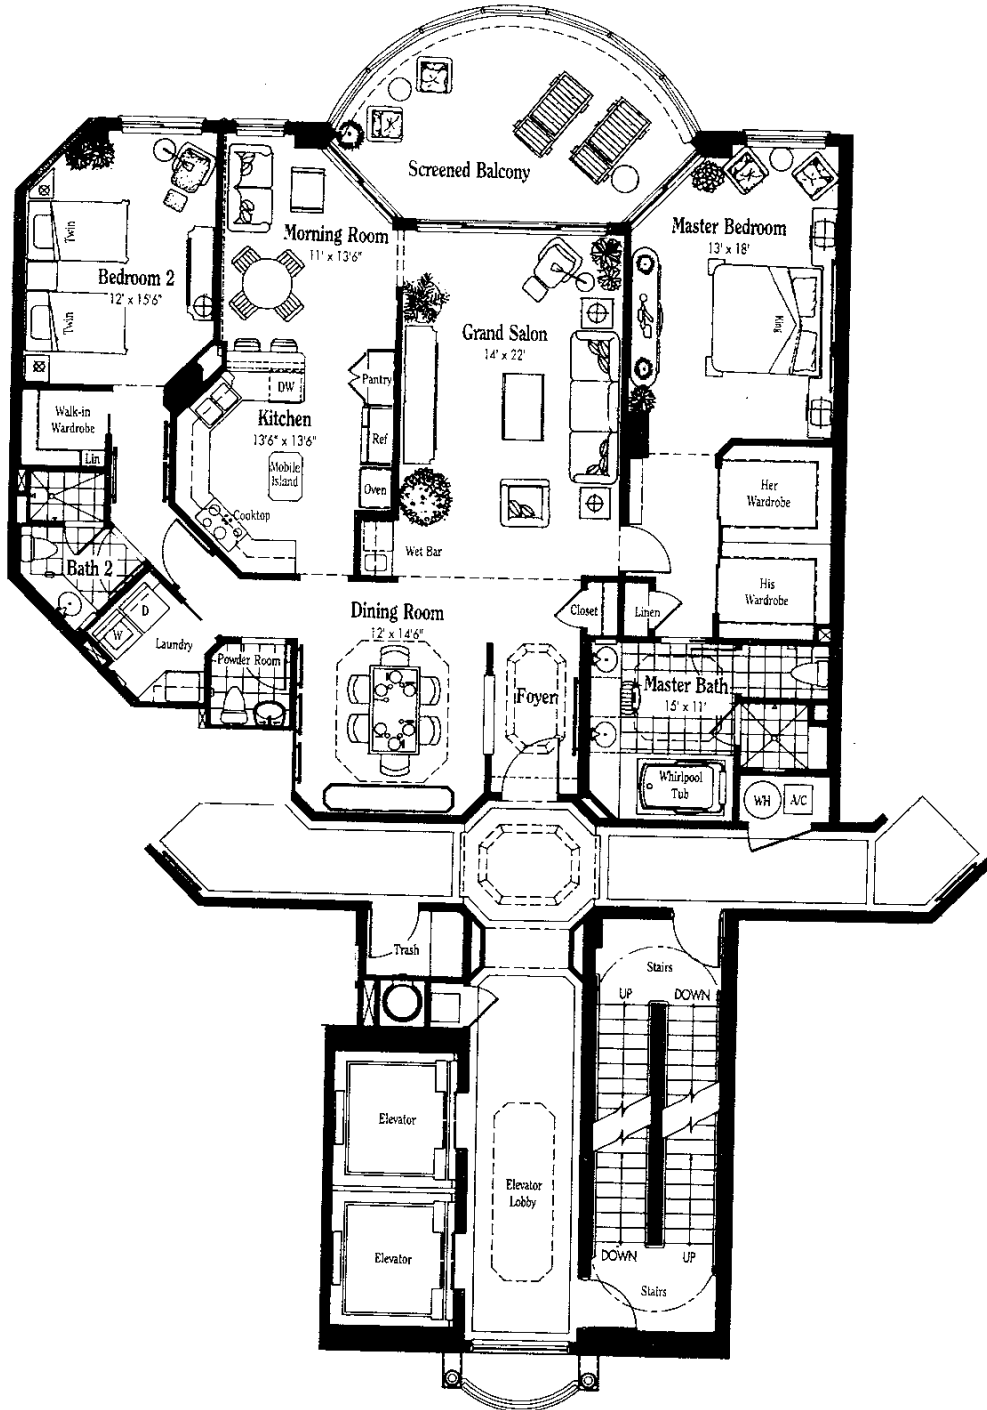

The
Marquesa
AT BAY COLONY

Artist's Conception

Unit 01

2 Bedrooms, 5 Baths, Den / Media Room
(Convertible To 5 Bedrooms)

Enclosed Area 2,500 Square Feet*

Screened Balcony Area 294 Square Feet

Other Balcony Areas 164 Square Feet

Total Residence 2,958 Square Feet

* Less 32 square feet in bedroom 2 walk-in wardrobe on floors 2, 5, 8, & 11.

Unit 02

2 Bedrooms, 2 1/2 Baths

Enclosed Area 2,005 Square Feet
Screened Balcony Area 240 Square Feet
Total Residence 2,245 Square Feet

Unit 03

2 Bedrooms, 3 Baths, Den / Media Room
(Convertible To 3 Bedrooms)

Enclosed Area	2,610 Square Feet
Screened Balcony Areas	425 Square Feet
Other Balcony Area	216 Square Feet
Total Residence	5,249 Square Feet