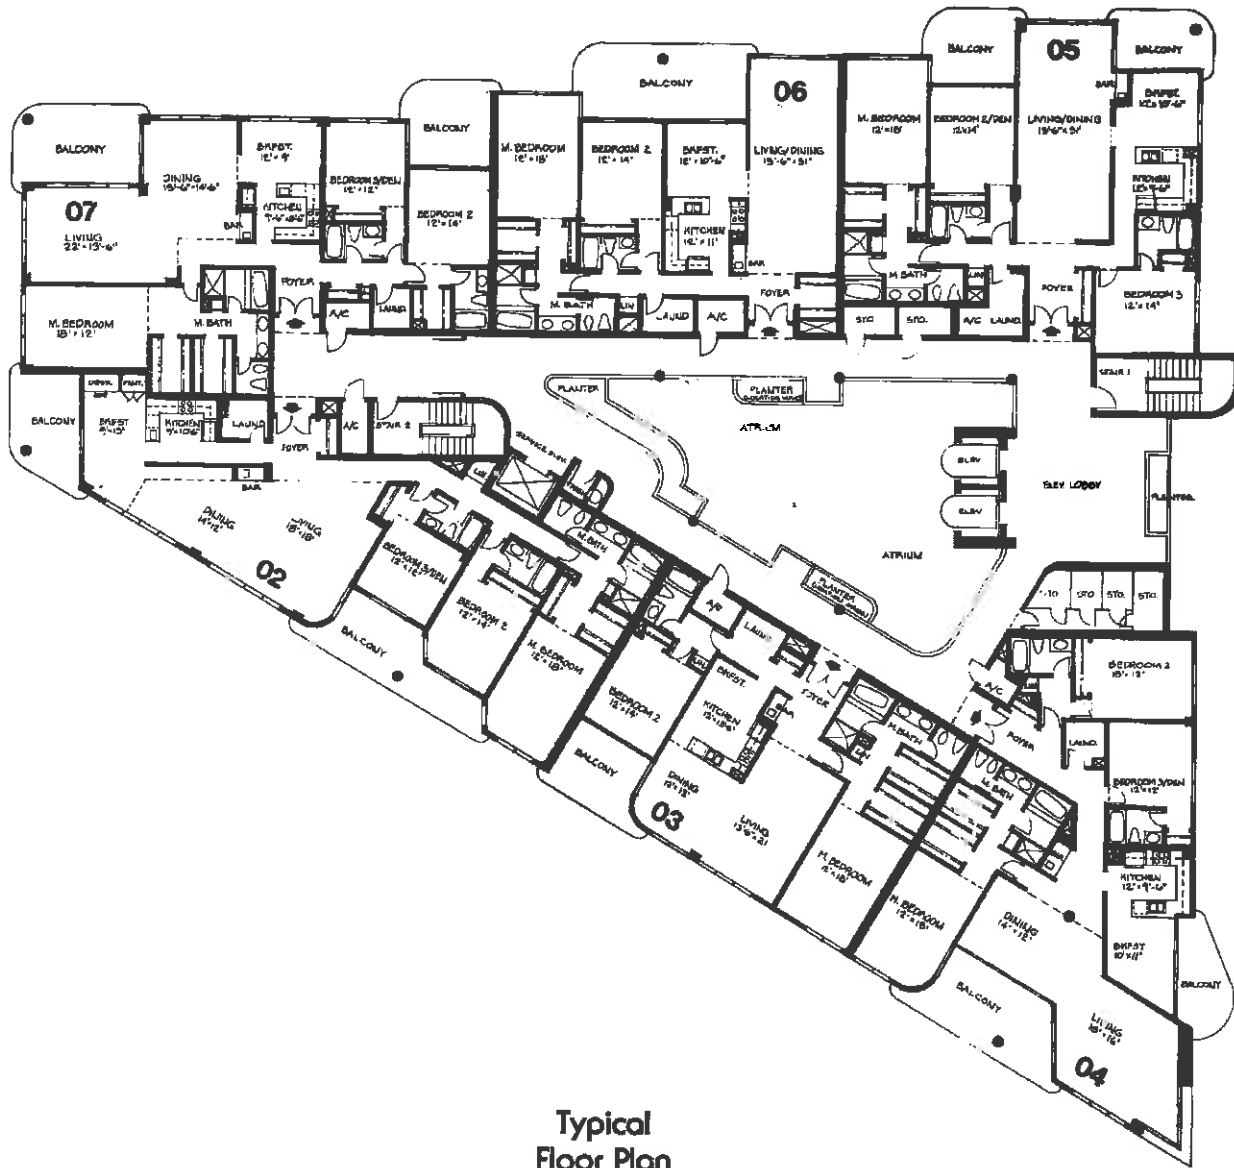

SOLAMAR

4451 GULF SHORE BLVD. NORTH

ZONE 6

GULF SHORE BLVD. NORTH

ENTRANCE DRIVE

TENNIS COURTS

POOL

PARKING

PARKING

GULF OF MEXICO

21 FLOORS - 107 UNITS

* 202 UP TO THE PENTHOUSE - 2002
SKIP THE 13TH FLOOR

Typical
Floor Plan

Dimensions and details are subject to change on plans shown.